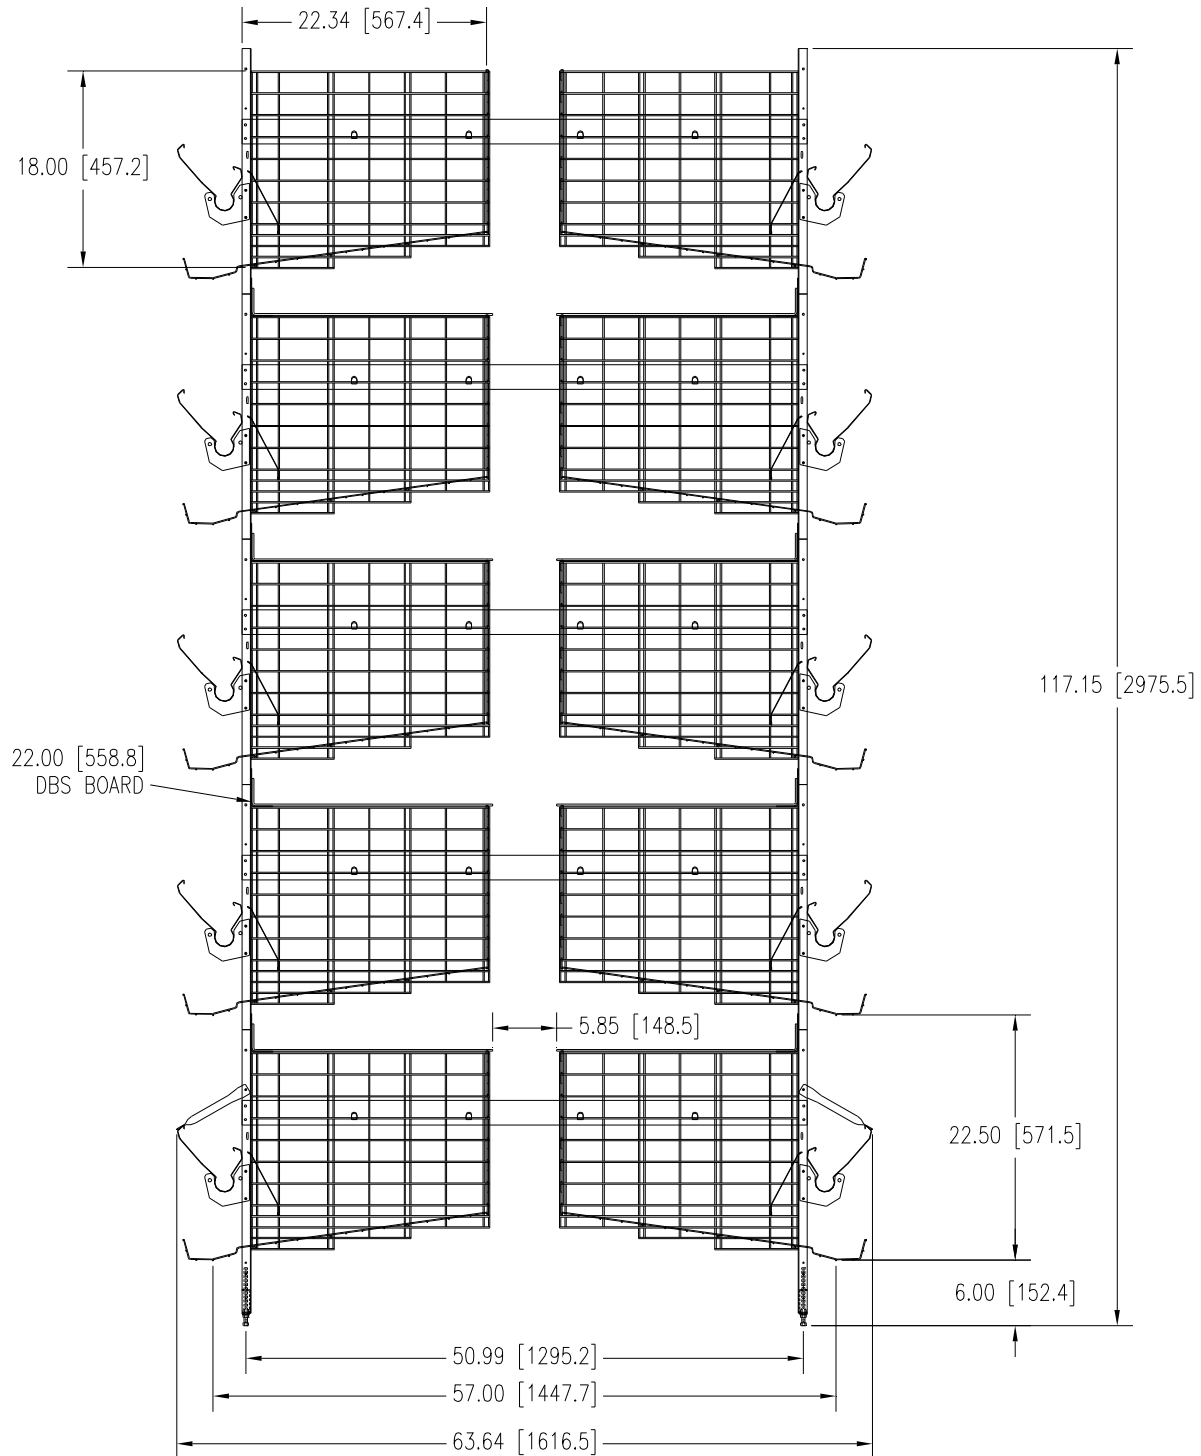

### 5-HIGH PRIMA MODULAR VERTICAL DBS

LAYER

in[mm]

This is a representative sample of a popular style. Please contact us for additional options or special designs at [egg@choretime.com](mailto:egg@choretime.com).